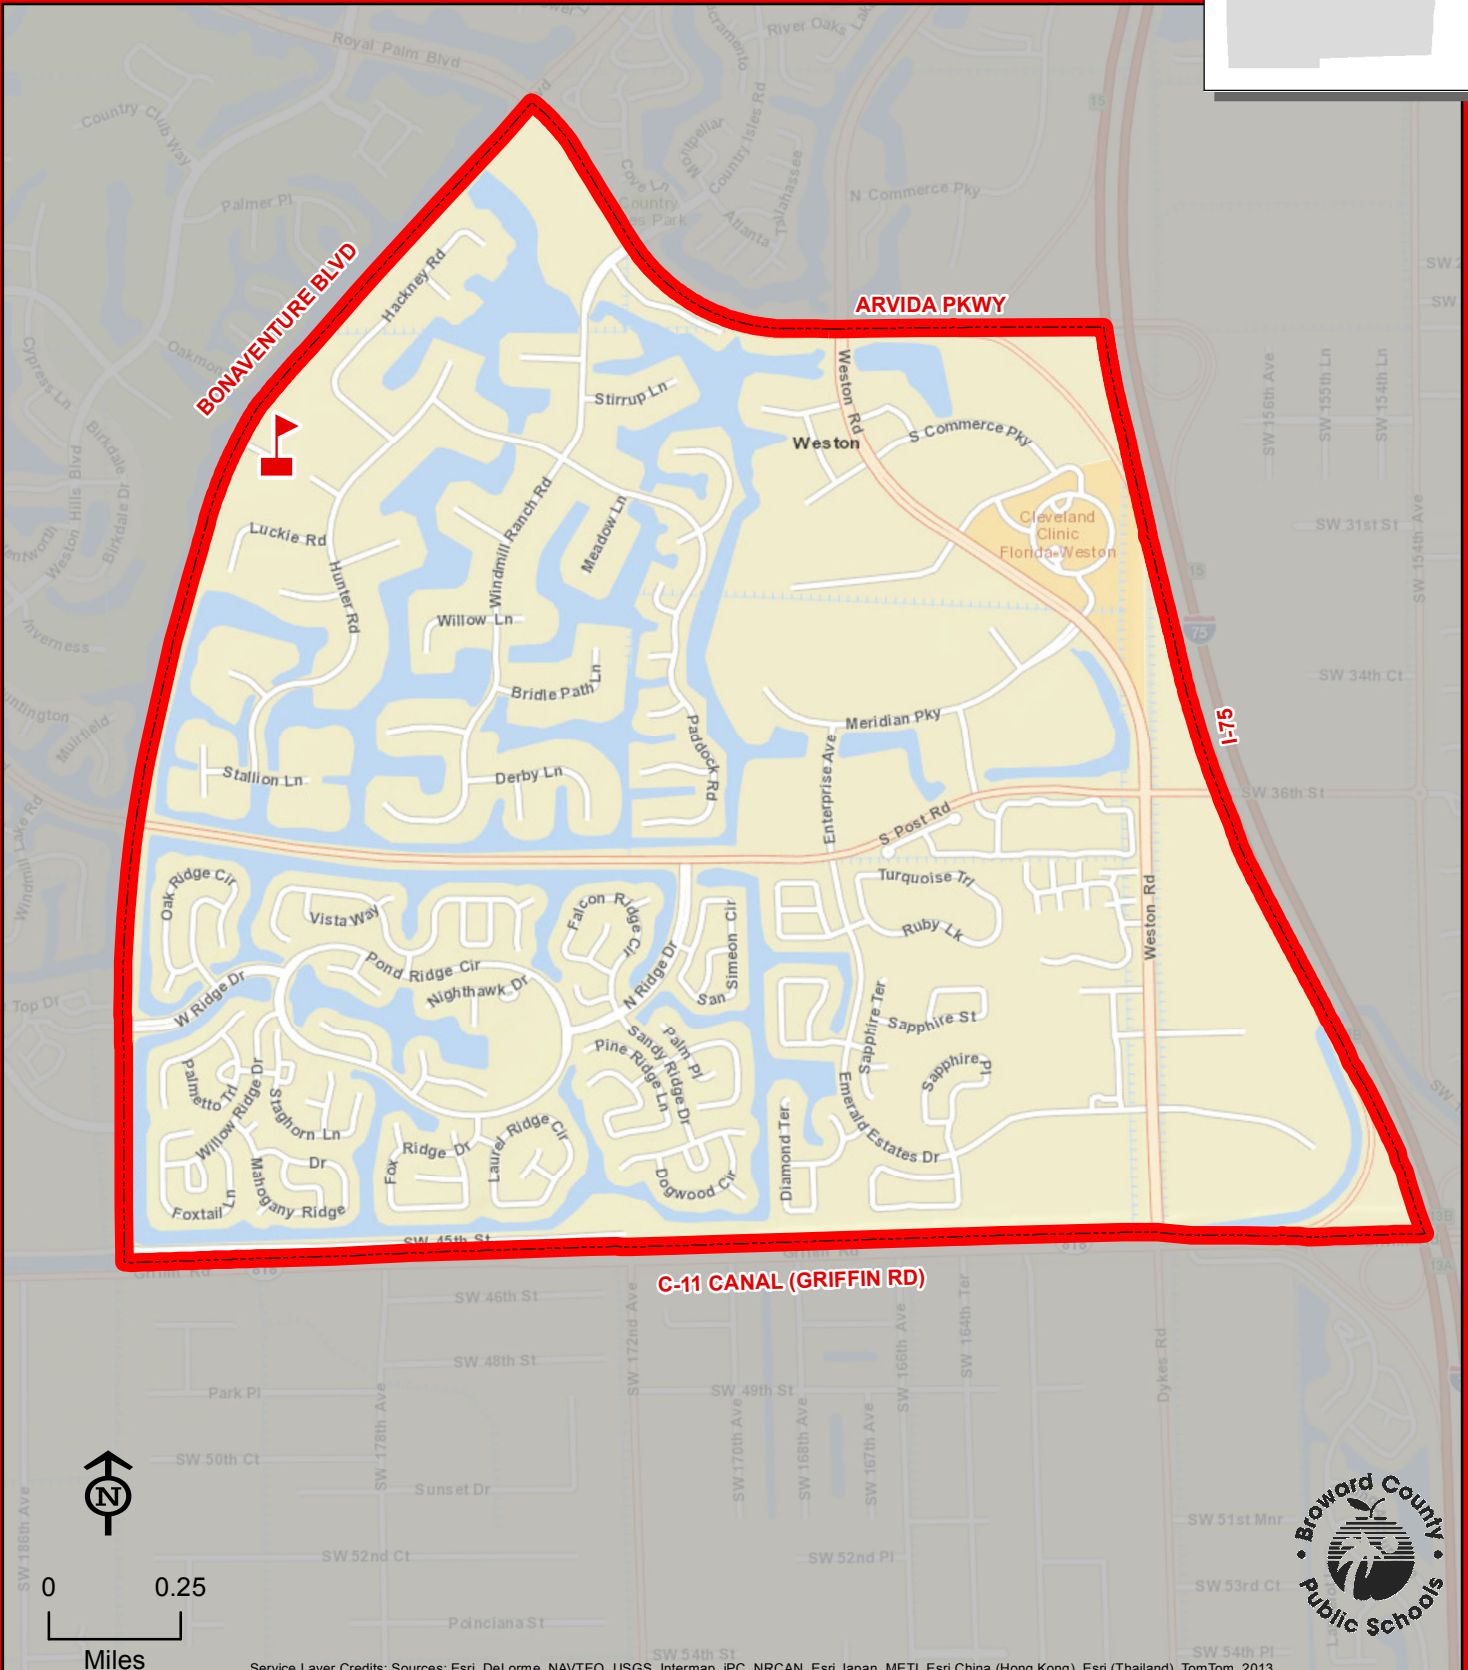

# EVERGLADES ELEMENTARY SCHOOL

2900 BONAVENTURE BOULEVARD  
WESTON, FLORIDA 33331  
754-323-5600

Service Layer Credits: Sources: Esri, DeLorme, NAVTEQ, USGS, Intermap, IPC, NRCAN, Esri Japan, METI, Esri China (Hong Kong), Esri (Thailand), TomTom, 2013

THIS MAP IS FOR CONCEPTUAL PURPOSES ONLY AND SHOULD NOT BE USED FOR LEGAL BOUNDARY DETERMINATIONS